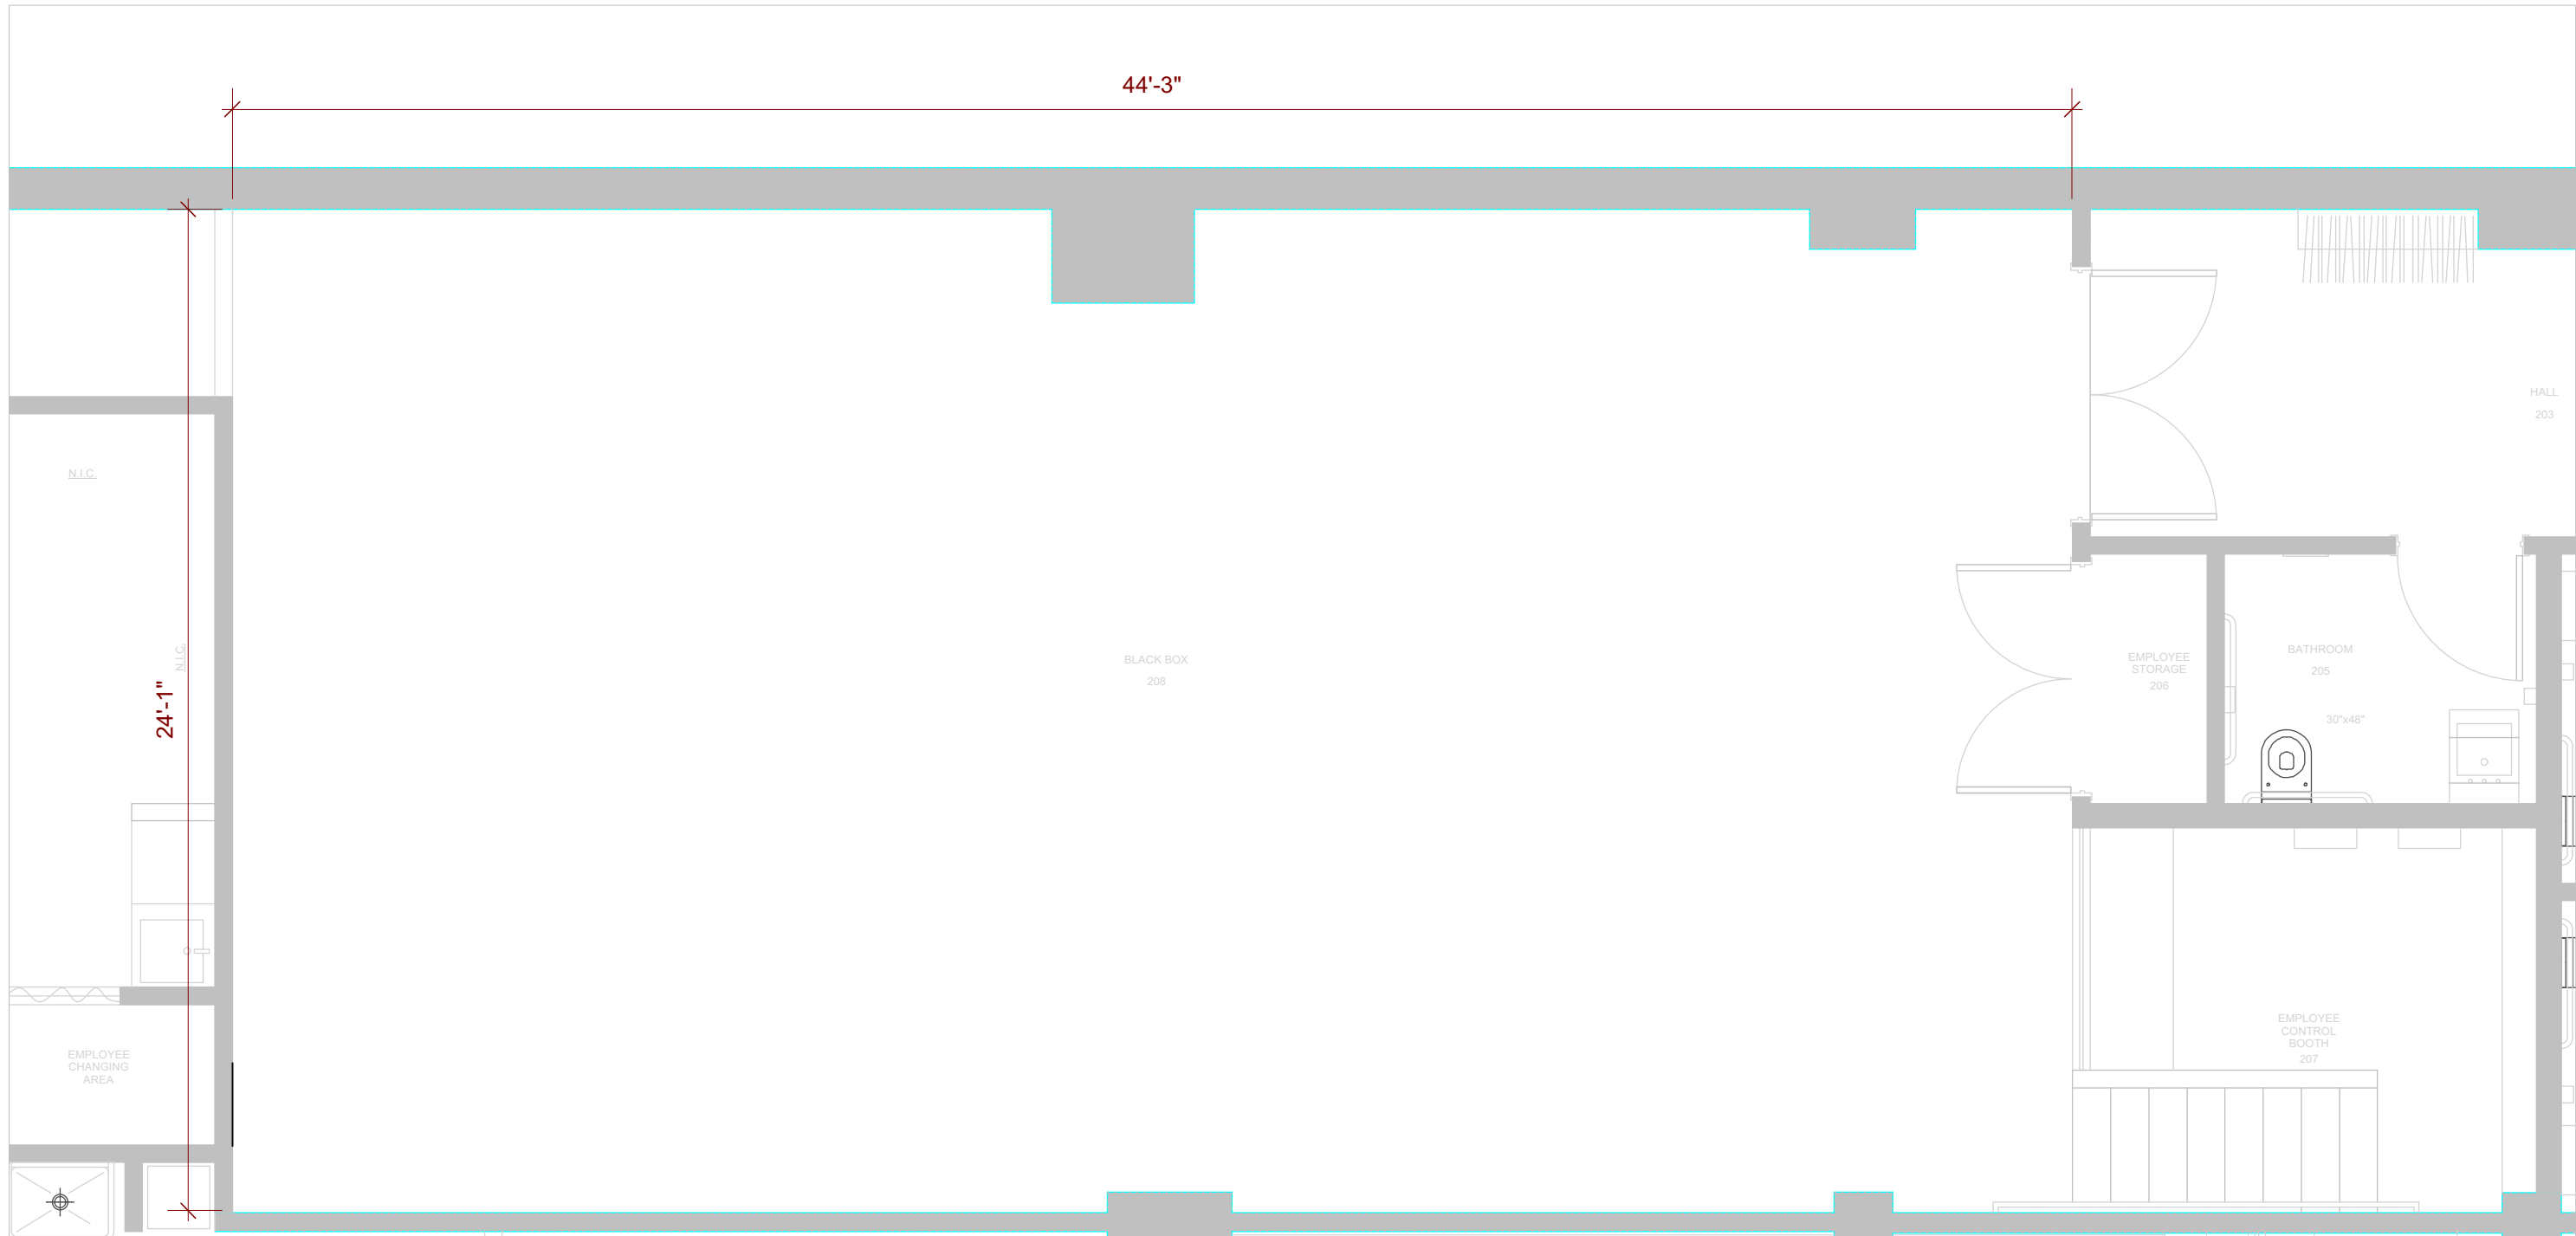

DESIGN BY CHRIS BOCCHIARO  
 www.chrisbocchiaro.com  
 THEATER PLANNING

**Chelsea Theatre Works**  
 First Floor Build-Out Project  
 189 Winnisimmet Street - Chelsea MA

SCALE: 1/4" = 1'-0"  
 Scaled for 11"x17" Paper  
 DATE: October 4, 2015  
 NOTE:

**Theater Rigging and  
 Specialized Electrical**  
 Black Box - Reflected Ceiling Plan

**TC-1**  
 REVISION# 1

DESIGN BY CHRIS BOCCHIARO  
 www.chrisbocchiaro.com  
 THEATER PLANNING

**Chelsea Theatre Works**  
 First Floor Build-Out Project  
 189 Winnisimmet Street - Chelsea MA

SCALE: 1/4" = 1'-0"  
 Scaled for 11"x17" Paper  
 DATE: October 4, 2015  
 NOTE:

**Theater Dimensions**  
 Black Box - Plan

**TC-3**  
 REVISION# 1